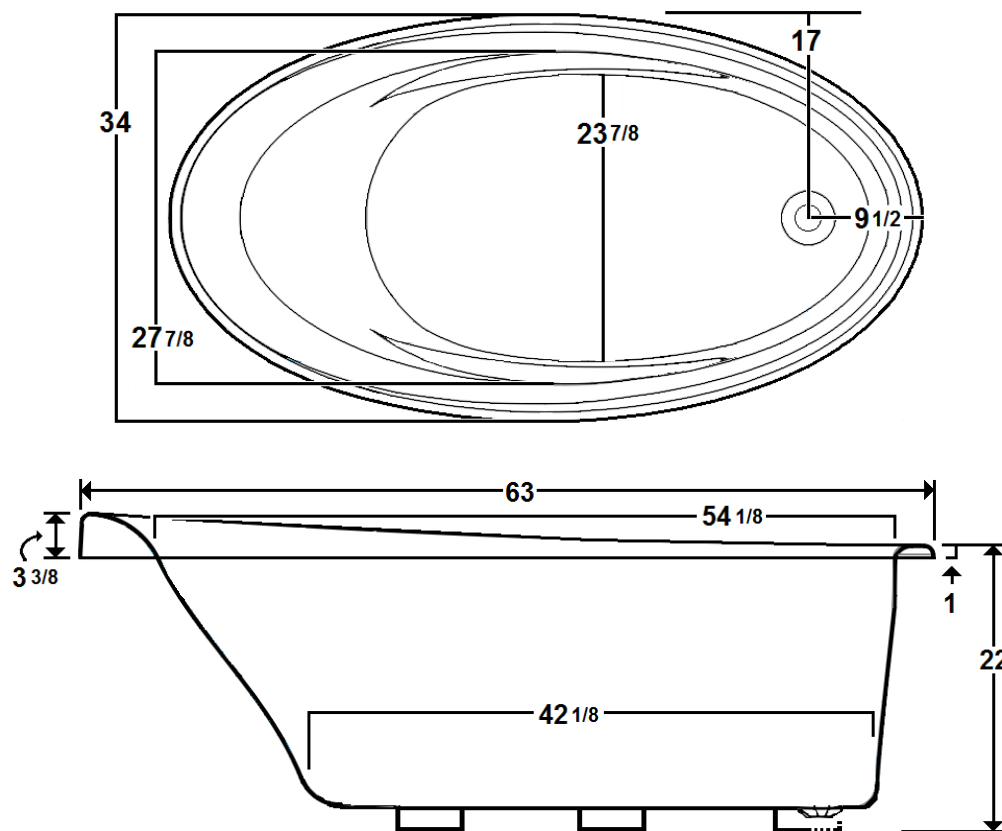

## 63" x 34" Drop-In Acrylic Tub

Model Number  
**6334AT064**  
Drop-In Soaker in White

**\*All dimensions are +/- 1/2" and subject to change without notice\***

### Technical Information

- Weight: 148 lbs.
- Water Depth to Overflow: 16 1/4"
- Water Capacity: 63 gal.
- Sump Dimension: 42 1/8" x 23 7/8"